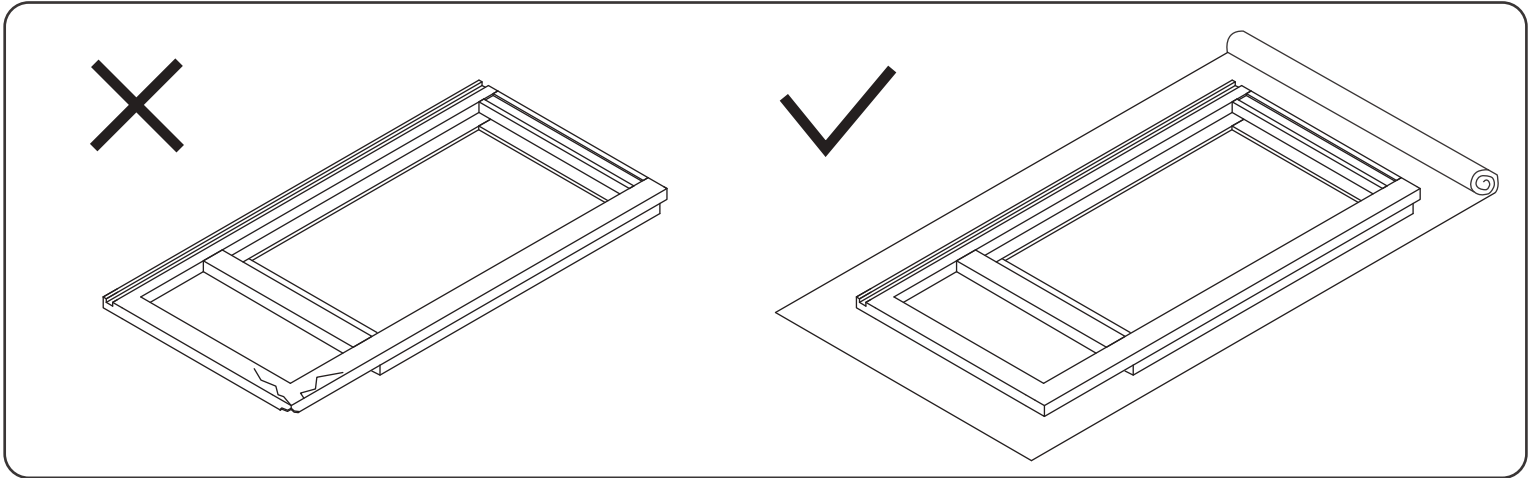

Assembly Instruction

2020 Edition

Wall End Shelf Cabinet

Item Code:

WES0930L/R, WES1230L/R

WES0936L/R, WES1236L/R

! WARNING:

1. Please be careful when opening the box with boxcutter and/or blade.
2. J&K Cabinetry is not responsible for any injuries and/or damages incurred during cabinet assembly.