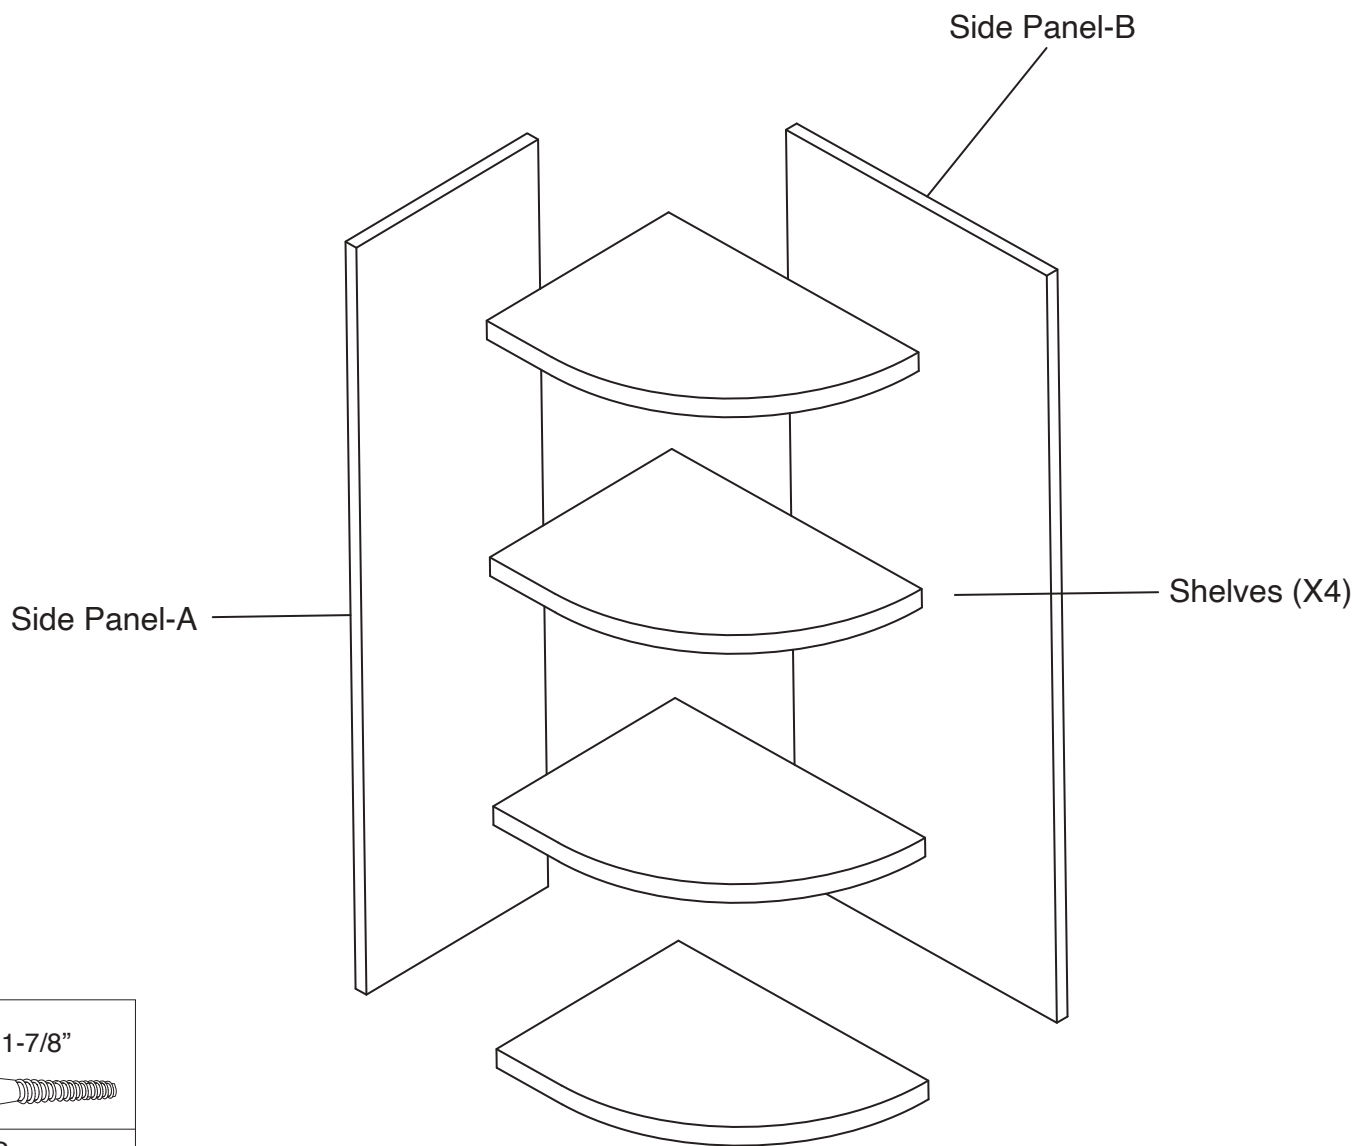

Included Items:

Recommended Tools:

Safety Tools:

Eye Wear